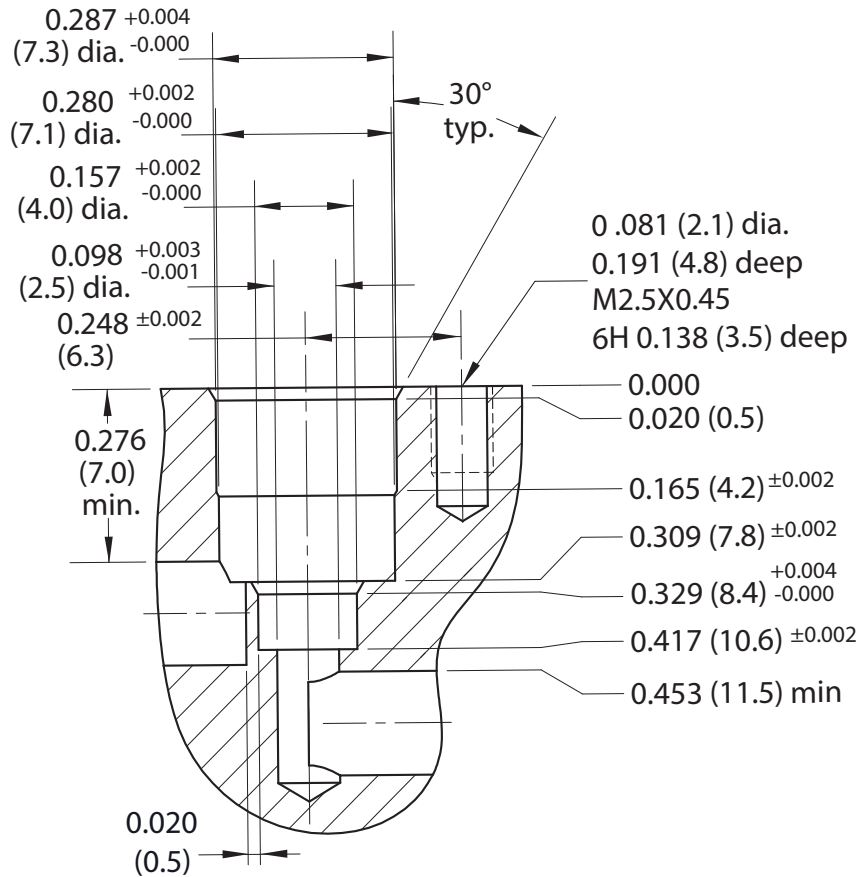

SV SERIES 7 MM ELECTRONIC VALVES

2-Way

3-Way

Clippard

877-245-6247 |

clippard.com/link/sv-series