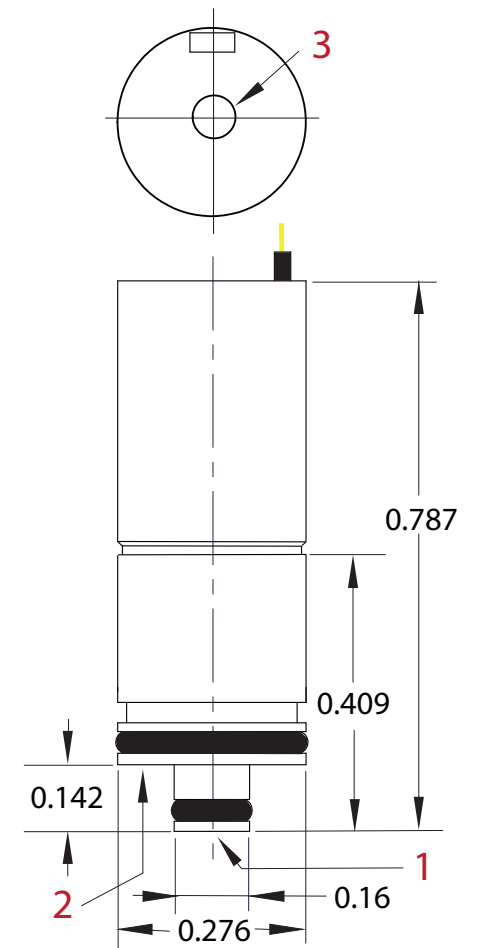

SV SERIES 7 MM ELECTRONIC VALVES

2-Way

3-Way

Clippard

877-245-6247 |

clippard.com/link/sv-series