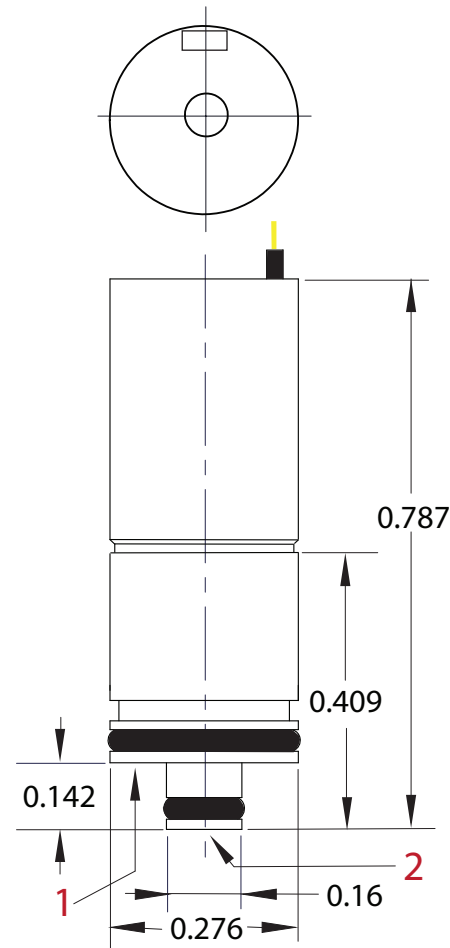

SV SERIES 7 MM ELECTRONIC VALVES

2-Way

3-Way

Clippard

877-245-6247 |

clippard.com/link/sv-series